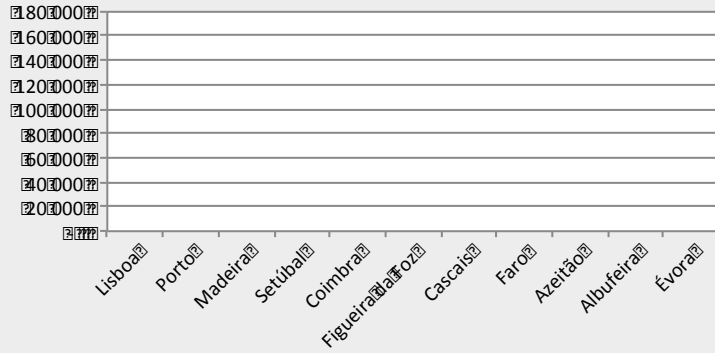

# Activities 2016

**11 Delegations**

1400 Volunteers

25 Workers

**7200 People helped**

289.000 meals

**1650 Vulnerable Families**

53.500 food boxes

Number of meals per year

Number of baskets per year

Number of meals per year

Number of baskets per year

- ▶ **Weekly basket:**
  - ▶ 7.250 weekly baskets given out in 2016
  - ▶ Average value: 15 €

- ▶ **Fortnightly basket:**
  - ▶ 37.000 fortnightly baskets given out in 2016
  - ▶ Average value: 10 €