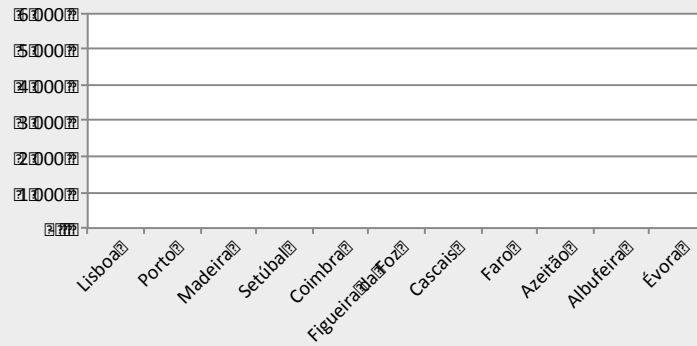

# Activities 2016

**11 Delegations**

1400 Volunteers

25 Workers

**7200 People helped**

289.000 meals

**1650 Vulnerable Families**

53.500 food boxes

Number of meals per year

Number of baskets per year

Number of meals per year

Number of baskets per year

- ▶ **Weekly basket:**
  - ▶ 7.250 weekly baskets given out in 2016
  - ▶ Average value: 15 €

- ▶ **Fortnightly basket:**
  - ▶ 37.000 fortnightly baskets given out in 2016
  - ▶ Average value: 10 €